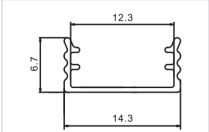

LED ALUMINIUM PROFILE - RIGID SERIES

SI No : 481
ORBIT - 101